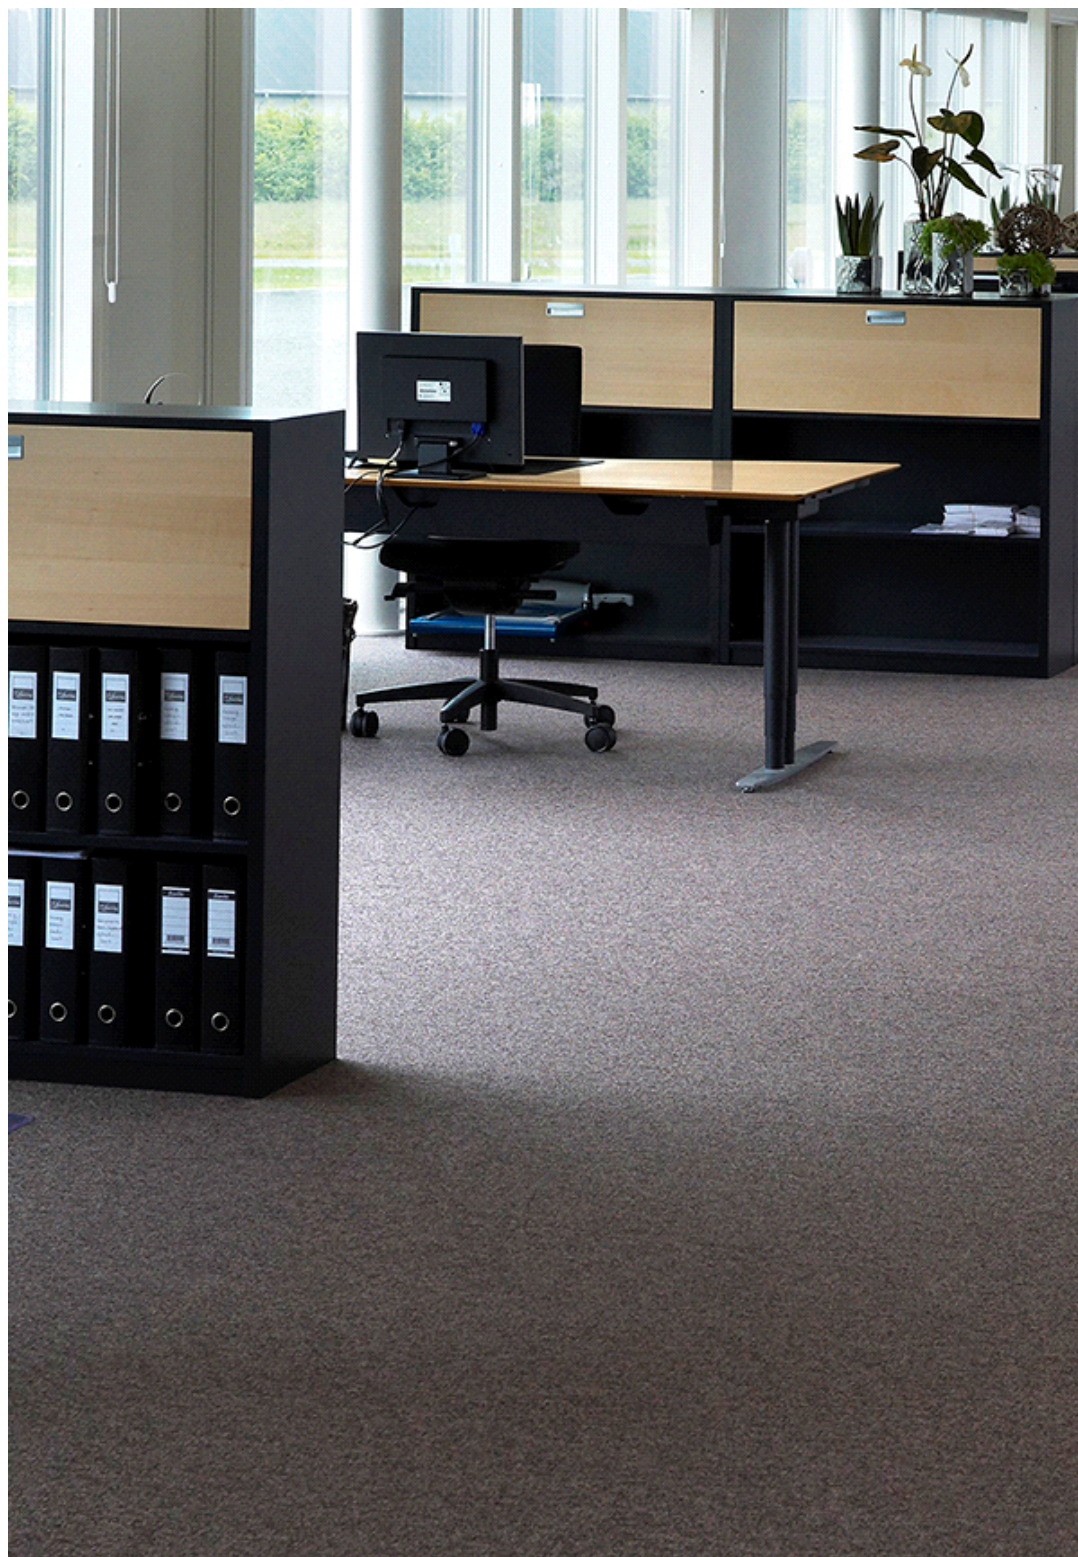

Una Tempo Broadloom

Product description

Product description	Methods	Product data
Construction		
Structure	ISO 2424	Tufted loop pile
Gauge	ISO 2424	1/10
Pile material	DIR 96/73, 96/74	100% Solution dyed Polyamide
Coloration	-	Solution dyed
Backing	eTL	WT - Woven textile
Dimensions	ISO 3018	Approx. 400 cm
Total thickness	ISO 1765	Ca. 5,5 mm.
Surface pile thickness	ISO 1766	Ca. 3,0 mm.
Tufts	ISO 1763	Ca. 156.000 pr.m2
Total carpet weight	ISO 8543	Ca. 2.200 g/m2
Pile yarn weight	eTL	500 g/m2
Surface pile density	ISO 8543.	Ca. 0,115 g/cm3
edge soil protection	eTL	Yes

Performance ratings

Performance areas	EN 1307	Class 33 Commercial - Heavy
Wear guarantee	eTL	Contract certificate
Performance areas	Gulvbranchen	Klasse 33
Castor chair suitability	EN 985	Yes, constant use
Suitable for use on stairs	EN 1963	Yes
Static control	eTL	Permanently antistatic
Body walking test	ISO 6356	Antistatic
Acou.insu. from impact noise	eTL	24 dB
Acoustical absorption	eTL	0,20 aW
Suitable for underfloorheating	ISO 8302	Yes
Colour fastness to Light	ISO 105-B02	>5
Colour fastness to rubbing wet	EN ISO 105-X12	>3
Colour fastness to Rubbing Dry	EN ISO 105-X12	>3-4
Colourfast. to Water Patterned	EN ISO 105-E01	>4